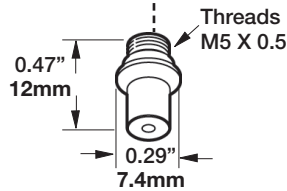

M1.5 HNZ / CZ

**O-Ring**  
281123

MNI-1009

**Sensor Insert HNZ**  
P0354-110-00001-Rebuild

**Sensor Insert CZ**  
Not Shown  
P0356-201-00001-Rebuild

**Union Nut**  
281003  
P0352-311-00001

**Union Nut -**  
Not Available @ This Time  
281004 / P0352-312-00001

**Tip, Cu - 3D**

- P0491-1001-00015 1.5mm
- P0352-381-00015 1.5mm
- P0352-382-00020 2.0mm
- P0352-383-00010 1.0mm
- P0352-384-00012 1.2mm
- P0352-385-00025 2.5mm
- P0352-388-00030 3.0mm

**Nozzle - M1.5" C/H KK**

- 281006 / P0352-333-00010 1.0mm
- 281030 / P0352-334-00012 1.2mm
- 281031 / P0352-335-00015 1.5mm
- 280898 / P0352-336-00018 1.8mm

**Nozzle - M1.5" C/H ZK**

- 281005 / P0352-323-00010 1.0mm
- 281034 / P0352-324-00012 1.2mm
- 281013 / P0352-325-00015 1.5mm
- 280899 / P0352-326-00018 1.8mm
- P0352-327-00020 2.0mm
- P0352-328-00025 2.5mm

**Nozzle - M1.5" C/H ZL**

- 281010 / P0352-352-00008 0.8mm
- 281035 / P0352-354-00012 1.2mm
- 281036 / P0352-355-00015 1.5mm
- P0352-353-00018 1.8mm

**Nozzle - Adige BLM LT8**

- P0578-0414-00018 1.8mm
- P0578-0413-00015 1.5mm
- P0578-0415-00020 2.0mm