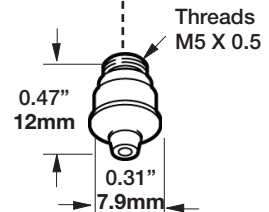

M1.5 HNZ / CZ

**O-Ring**  
281123

MNI-1009

**Sensor Insert HNZ**  
P0354-110-00001-Rebuild

**Sensor Insert CZ**  
Not Shown  
P0356-201-00001-Rebuild

**Union Nut**  
281003  
P0352-311-00001

**Union Nut -**  
Not Available @ This Time  
281004 / P0352-312-00001

**Tip, Cu - 3D**

- P0491-1001-00015 1.5mm
- P0352-381-00015 1.5mm
- P0352-382-00020 2.0mm
- P0352-383-00010 1.0mm
- P0352-384-00012 1.2mm
- P0352-385-00025 2.5mm
- P0352-388-00030 3.0mm

**Nozzle - M1.5" C/H KK**

- 281006 / P0352-333-00010 1.0mm
- 281030 / P0352-334-00012 1.2mm
- 281031 / P0352-335-00015 1.5mm
- 280898 / P0352-336-00018 1.8mm

**Nozzle - M1.5" C/H ZK**

- 281005 / P0352-323-00010 1.0mm
- 281034 / P0352-324-00012 1.2mm
- 281013 / P0352-325-00015 1.5mm
- 280899 / P0352-326-00018 1.8mm
- P0352-327-00020 2.0mm
- P0352-328-00025 2.5mm

**Nozzle - M1.5" C/H ZL**

- 281010 / P0352-352-00008 0.8mm
- 281035 / P0352-354-00012 1.2mm
- 281036 / P0352-355-00015 1.5mm
- P0352-353-00018 1.8mm

**Nozzle - Adige BLM LT8**

- P0578-0414-00018 1.8mm
- P0578-0413-00015 1.5mm
- P0578-0415-00020 2.0mm