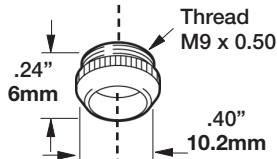

M1.5 HNZ / CZ

**O-Ring**  
281123

MNI-1009

**Sensor Insert HNZ**  
P0354-110-00001-Rebuild

**Sensor Insert CZ**  
Not Shown  
P0356-201-00001-Rebuild

**Union Nut**  
281003  
P0352-311-00001

**Union Nut -**  
Not Available @ This Time  
281004 / P0352-312-00001

**Tip, Cu - 3D**

- P0491-1001-00015 1.5mm
- P0352-381-00015 1.5mm
- P0352-382-00020 2.0mm
- P0352-383-00010 1.0mm
- P0352-384-00012 1.2mm
- P0352-385-00025 2.5mm
- P0352-388-00030 3.0mm

**Nozzle - M1.5" C/H KK**

- 281006 / P0352-333-00010 1.0mm
- 281030 / P0352-334-00012 1.2mm
- 281031 / P0352-335-00015 1.5mm
- 280898 / P0352-336-00018 1.8mm

**Nozzle - M1.5" C/H ZK**

- 281005 / P0352-323-00010 1.0mm
- 281034 / P0352-324-00012 1.2mm
- 281013 / P0352-325-00015 1.5mm
- 280899 / P0352-326-00018 1.8mm
- P0352-327-00020 2.0mm
- P0352-328-00025 2.5mm

**Nozzle - M1.5" C/H ZL**

- 281010 / P0352-352-00008 0.8mm
- 281035 / P0352-354-00012 1.2mm
- 281036 / P0352-355-00015 1.5mm
- P0352-353-00018 1.8mm

**Nozzle - Adige BLM LT8**

- P0578-0414-00018 1.8mm
- P0578-0413-00015 1.5mm
- P0578-0415-00020 2.0mm