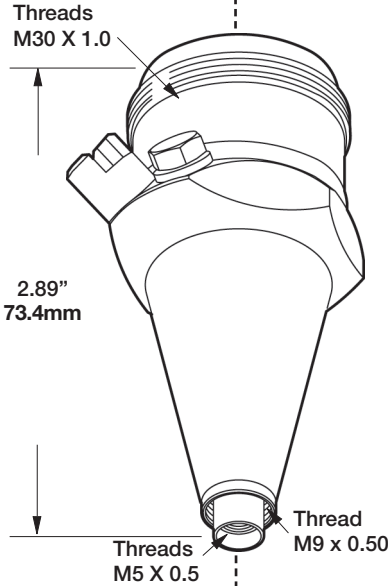

M1.5 HNZ / CZ

**O-Ring**  
281123

MNI-1009

**Sensor Insert HNZ**  
P0354-110-00001-Rebuild

**Sensor Insert CZ**  
Not Shown  
P0356-201-00001-Rebuild

**Union Nut**  
281003  
P0352-311-00001

**Union Nut -**  
Not Available @ This Time  
281004 / P0352-312-00001

**Tip, Cu - 3D**

- P0491-1001-00015 1.5mm
- P0352-381-00015 1.5mm
- P0352-382-00020 2.0mm
- P0352-383-00010 1.0mm
- P0352-384-00012 1.2mm
- P0352-385-00025 2.5mm
- P0352-388-00030 3.0mm

**Nozzle - M1.5" C/H KK**

- 281006 / P0352-333-00010 1.0mm
- 281030 / P0352-334-00012 1.2mm
- 281031 / P0352-335-00015 1.5mm
- 280898 / P0352-336-00018 1.8mm

**Nozzle - M1.5" C/H ZK**

- 281005 / P0352-323-00010 1.0mm
- 281034 / P0352-324-00012 1.2mm
- 281013 / P0352-325-00015 1.5mm
- 280899 / P0352-326-00018 1.8mm
- P0352-327-00020 2.0mm
- P0352-328-00025 2.5mm

**Nozzle - M1.5" C/H ZL**

- 281010 / P0352-352-00008 0.8mm
- 281035 / P0352-354-00012 1.2mm
- 281036 / P0352-355-00015 1.5mm
- P0352-353-00018 1.8mm

**Nozzle - Adige BLM LT8**

- P0578-0414-00018 1.8mm
- P0578-0413-00015 1.5mm
- P0578-0415-00020 2.0mm