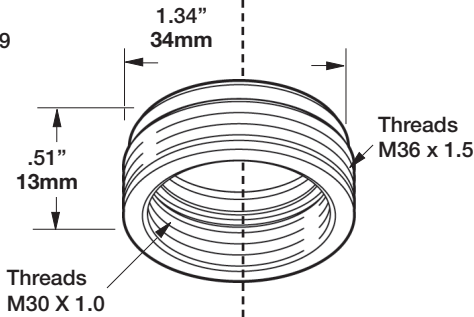

M1.5 HNZ / CZ

**O-Ring**  
281123

MNI-1009

**Sensor Insert HNZ**  
P0354-110-00001-Rebuild

**Sensor Insert CZ**  
Not Shown  
P0356-201-00001-Rebuild

**Union Nut**  
281003  
P0352-311-00001

**Union Nut -**  
Not Available @ This Time  
281004 / P0352-312-00001

**Tip, Cu - 3D**

- P0491-1001-00015 1.5mm
- P0352-381-00015 1.5mm
- P0352-382-00020 2.0mm
- P0352-383-00010 1.0mm
- P0352-384-00012 1.2mm
- P0352-385-00025 2.5mm
- P0352-388-00030 3.0mm

**Nozzle - M1.5" C/H KK**

- 281006 / P0352-333-00010 1.0mm
- 281030 / P0352-334-00012 1.2mm
- 281031 / P0352-335-00015 1.5mm
- 280898 / P0352-336-00018 1.8mm

**Nozzle - M1.5" C/H ZK**

- 281005 / P0352-323-00010 1.0mm
- 281034 / P0352-324-00012 1.2mm
- 281013 / P0352-325-00015 1.5mm
- 280899 / P0352-326-00018 1.8mm
- P0352-327-00020 2.0mm
- P0352-328-00025 2.5mm

**Nozzle - M1.5" C/H ZL**

- 281010 / P0352-352-00008 0.8mm
- 281035 / P0352-354-00012 1.2mm
- 281036 / P0352-355-00015 1.5mm
- P0352-353-00018 1.8mm

**Nozzle - Adige BLM LT8**

- P0578-0414-00018 1.8mm
- P0578-0413-00015 1.5mm
- P0578-0415-00020 2.0mm