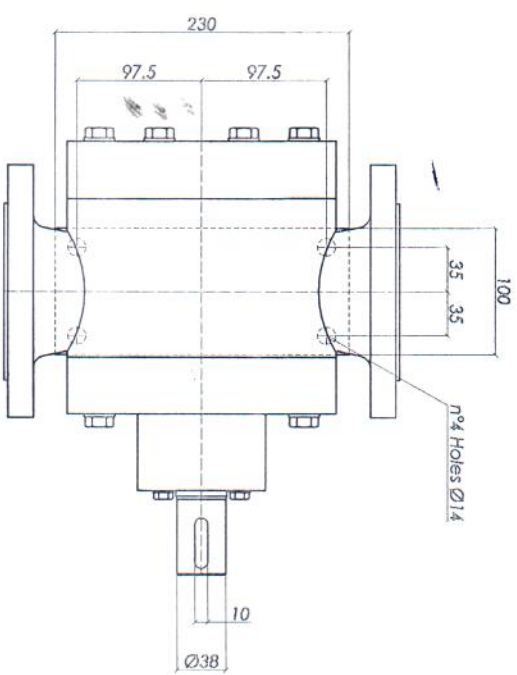

TOP VIEW

ULTRA POMPE Srl
Via Goldoni 37 - 20090 Trezzano S/N MI
Tel. 02/48464552 - Fax 02/48464544

This drawing is the exclusive property of
ULTRA POMPE Srl
and is intended for the use of the client only. It is not to be reproduced or used for any other purpose without the written permission of the company. All rights reserved.

OVERALL DIMENSIONS

DRAWING		OPTIONS	
SERIES AND SIZE	N 460	CONFIGURATION	FOOT
CUSTOMER	Unknown	DATE	April 08
		DRAWN BY	AD
		As Specified