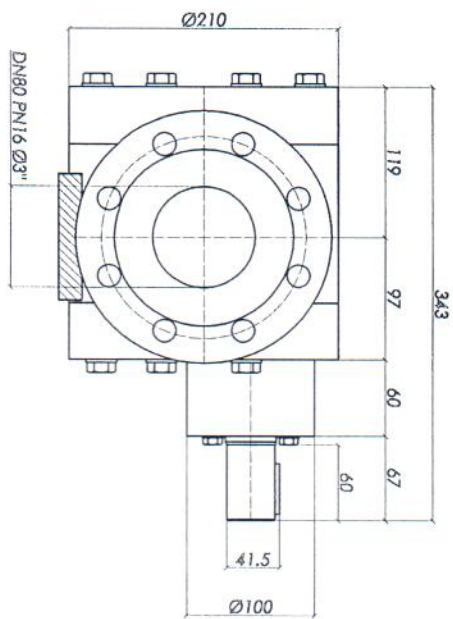

FRONT VIEW

SIDE VIEW

TOP VIEW

ULTRA POMPE Srl
Via Goldoni 37 - 20090 Trezzano S/N MI
Tel. 02/48464552 - Fax 02/48464544

This drawing is the exclusive property of
ULTRA POMPE Srl
and is intended for the use of the client only. It is not to be reproduced or used for any other purpose without the written permission of the company. All rights reserved.

OVERALL DIMENSIONS

DRAWING		OPTIONS	
SERIES AND SIZE	N 460	CONFIGURATION	FOOT
CUSTOMER	Unknown	DATE	April 08
		DRAWN BY	AD
		As Specified